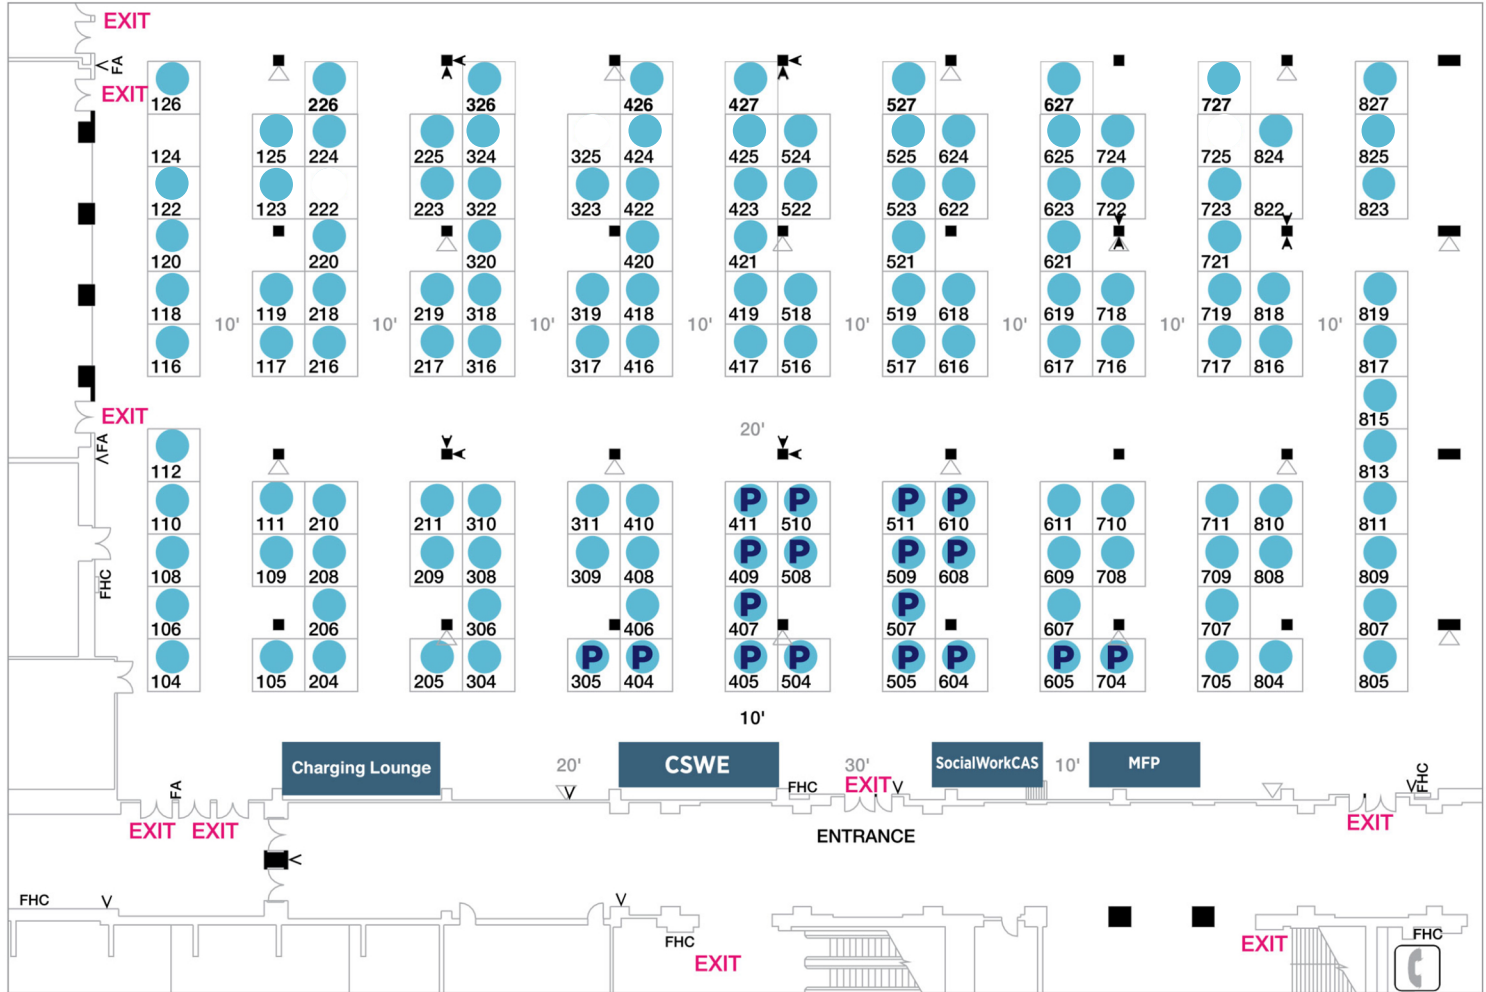

Atlantic Halls B & C | First Level | Walt Disney World Dolphin

P = Premium ● = Sold Booth